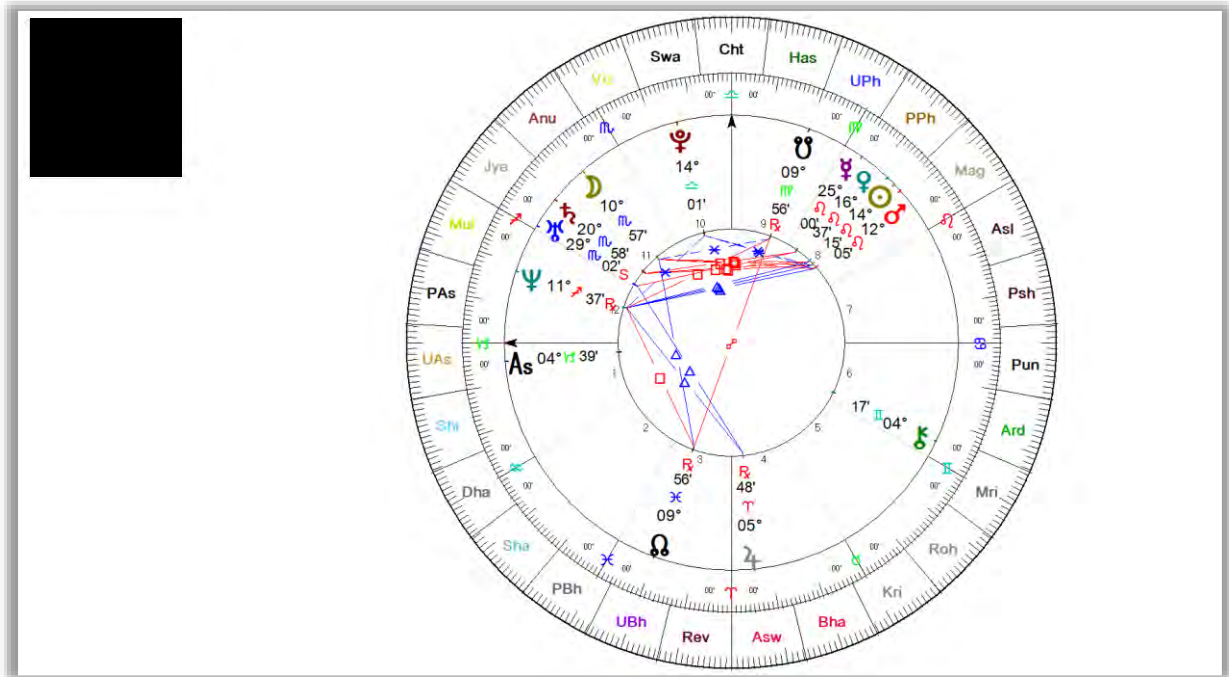

strength and, sometimes, your current and upcoming **Dasha periods**. This multi-layered approach helps identify which places are more likely to support your **prosperity, emotional well-being, relationships, and spiritual growth**, should relocation be feasible 🧡 🌞 🏠.

Birth Chart

Ra	(Ju)				
	Rasi			HL	
As				Ma SL Me Su	
Md GL	Sa Mo	Gk		AL Ke	

			Md GL		
Ra	11 12	As	9 8	Gk Mo Sa	
	(Ju)	10 7 4			
	2 3	HL	6	Ke AL	
			5 Me Su Ve Ma SL		

As:	4 Cp 39	Su:	14 Le 16- MK	Mo:	10 Sc 58- GK	Ma:	12 Le 05- PK
Me:	25 Le 00- AK	Ju (R):	5 Ar 48- DK	Ve:	16 Le 37- BK	Sa:	20 Sc 59- AmK
Ra:	8 Pi 54	Ke:	8 Vi 54	HL:	17 Cn 56	GL:	9 Sg 08